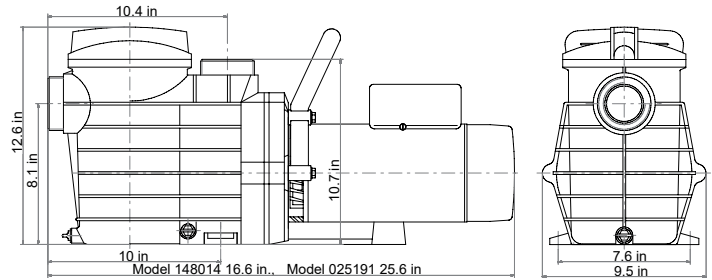

1 HP, 1-1/2 HP THERMOPLASTIC 1 Speed Pool Pumps

MODELS 148014, 025191

<p>FOR IN-GROUND POOLS</p> <p>UP TO 43,200 GAL</p> <p>148014</p>	<p>FOR IN-GROUND POOLS</p> <p>UP TO 53,000 GAL</p> <p>025191</p>
<p>1 YEAR LIMITED WARRANTY</p>	<p>CONNECTS TO</p> <p>1-1/2 or 2-IN. PIPE</p>

148014 UPC# 054757101343
025191 UPC# 054757100056

MAXIMUM RECOMMENDED SYSTEM FLOW RATE BY PIPE SIZE

PIPE SIZE INCHES	FLOW RATE GPM	WATER VELOCITY FT/SEC
1.5	50.76	6
2	83.65	8
2.5	119.40	8
3	184.32	8

PERFORMANCE