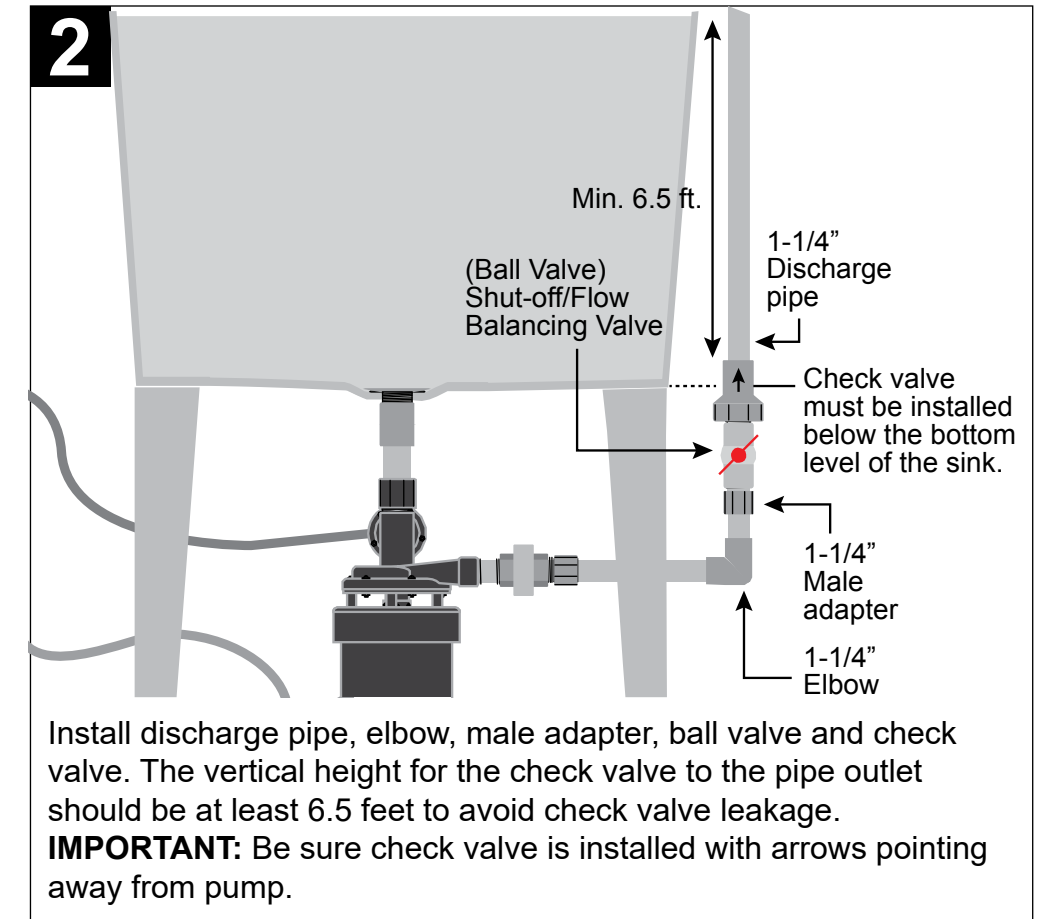

## 1/3 HP THERMOPLASTIC Utility/Laundry Sink Pump

QUICK REFERENCE GUIDE.  
SEE INSTRUCTION MANUAL FOR  
COMPLETE DETAILS.

MODELO STL001  
**TERMOPLÁSTICA  
 DE 1/3 HP**  
 Uso general/Lavadero  
 Bomba de lavadero