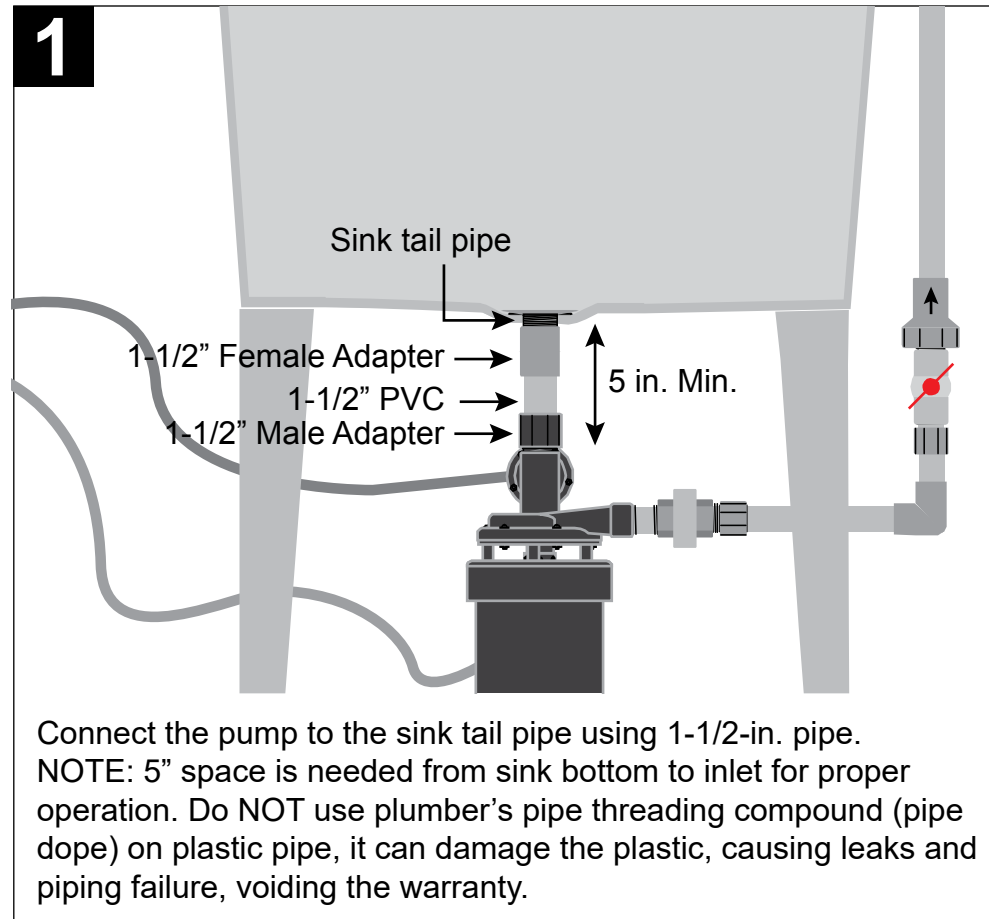

## 1/3 HP THERMOPLASTIC Utility/Laundry Sink Pump

QUICK REFERENCE GUIDE.  
SEE INSTRUCTION MANUAL FOR  
COMPLETE DETAILS.

MODELO STL001  
**TERMOPLÁSTICA  
 DE 1/3 HP**  
 Uso general/Lavadero  
 Bomba de lavadero