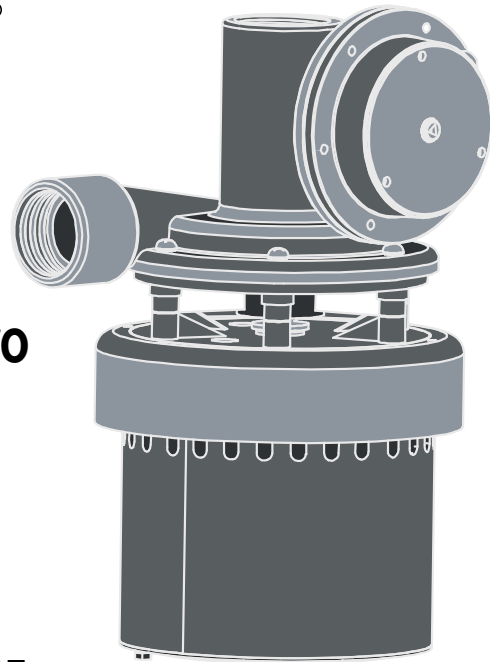

## 1/3 HP THERMOPLASTIC Utility/Laundry Sink Pump

QUICK REFERENCE GUIDE.  
SEE INSTRUCTION MANUAL FOR  
COMPLETE DETAILS.

MODELO STL001  
**TERMOPLÁSTICA  
 DE 1/3 HP**  
 Uso general/Lavadero  
 Bomba de lavadero