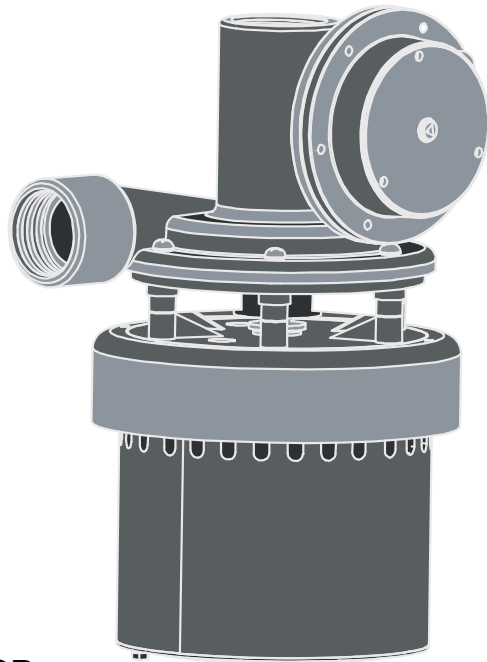

# STAR<sup>®</sup>

WATER SYSTEMS

MODEL STL001

## 1/3 HP THERMOPLASTIC Utility/Laundry Sink Pump

QUICK REFERENCE GUIDE.  
SEE INSTRUCTION MANUAL FOR  
COMPLETE DETAILS.

MODELO STL001  
**TERMOPLÁSTICA  
 DE 1/3 HP**  
 Uso general/Lavadero  
 Bomba de lavadero