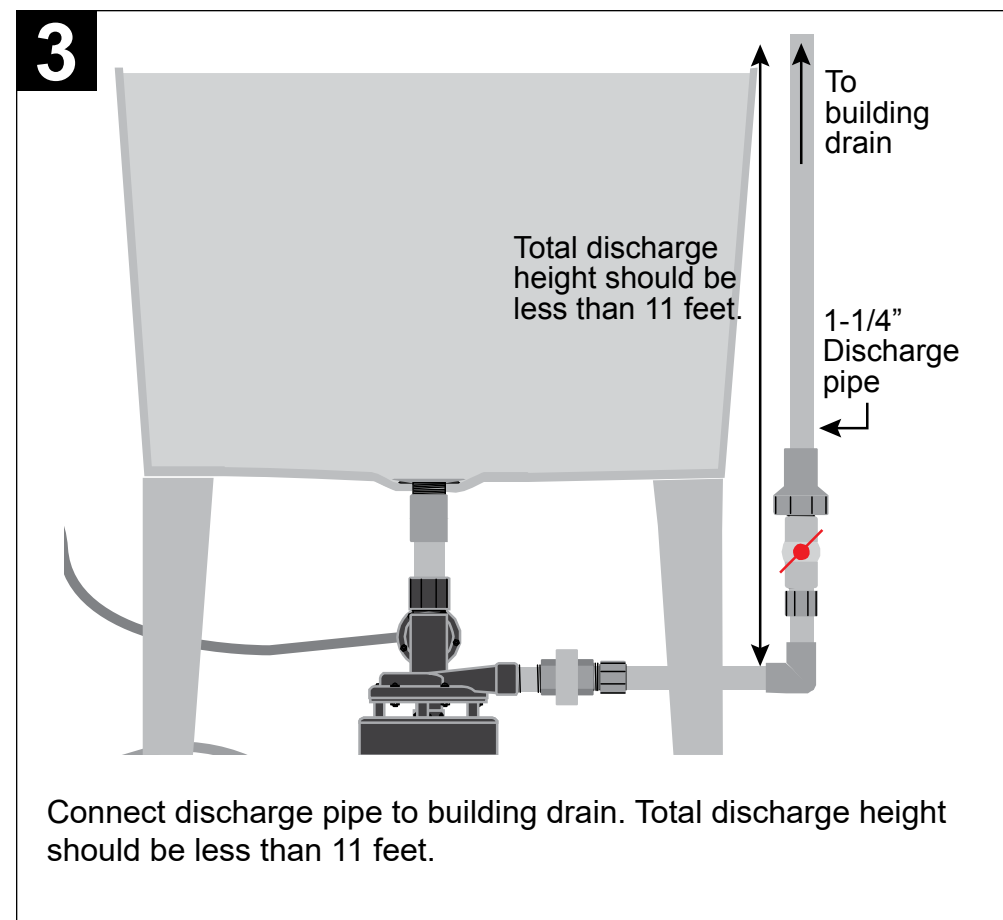

## 1/3 HP THERMOPLASTIC Utility/Laundry Sink Pump

QUICK REFERENCE GUIDE.  
SEE INSTRUCTION MANUAL FOR  
COMPLETE DETAILS.

MODELO STL001  
**TERMOPLÁSTICA  
 DE 1/3 HP**  
 Uso general/Lavadero  
 Bomba de lavadero