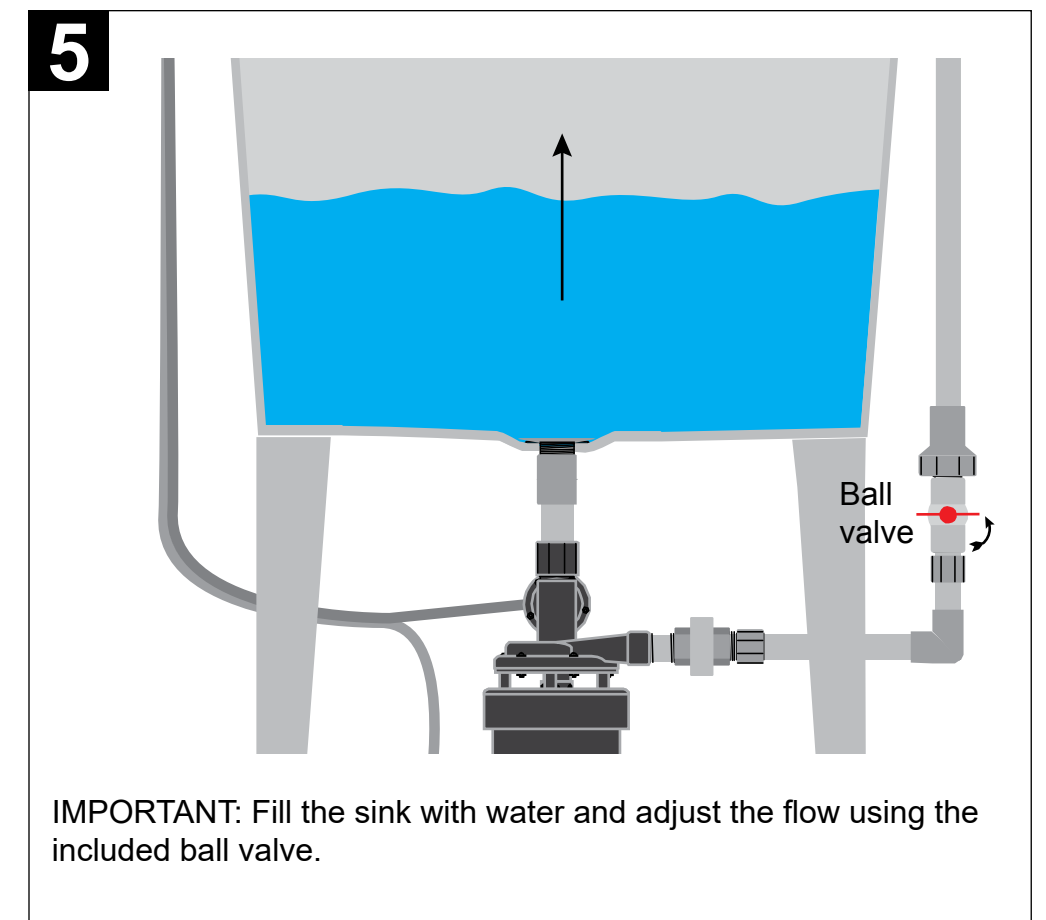

## 1/3 HP THERMOPLASTIC Utility/Laundry Sink Pump

QUICK REFERENCE GUIDE.  
SEE INSTRUCTION MANUAL FOR  
COMPLETE DETAILS.

MODELO STL001  
**TERMOPLÁSTICA  
 DE 1/3 HP**  
 Uso general/Lavadero  
 Bomba de lavadero