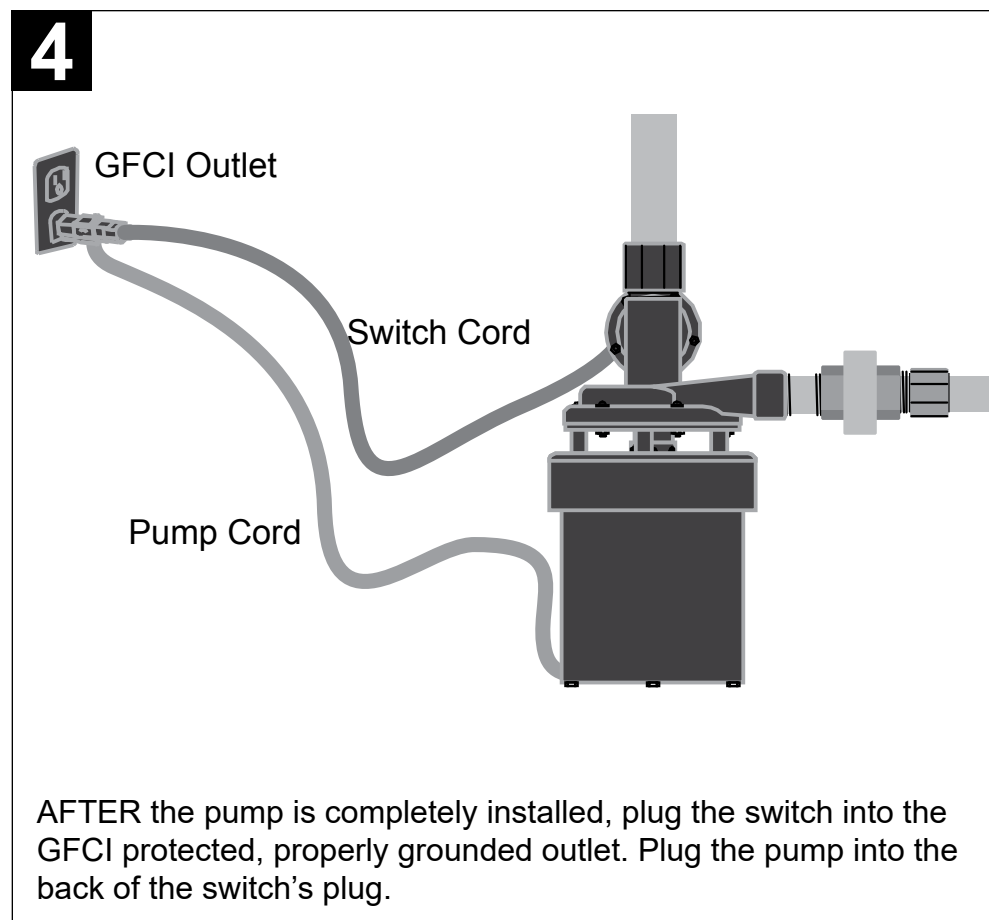

## 1/3 HP THERMOPLASTIC Utility/Laundry Sink Pump

QUICK REFERENCE GUIDE.  
SEE INSTRUCTION MANUAL FOR  
COMPLETE DETAILS.

MODELO STL001  
**TERMOPLÁSTICA  
 DE 1/3 HP**  
 Uso general/Lavadero  
 Bomba de lavadero