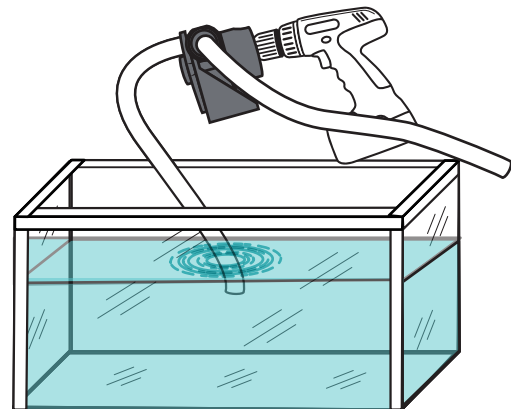

DRILL PUMP AND DRILL PUMP KIT

1/4-in

MODELS 148178 and 148179

Plug in a 1300RPM or stronger corded drill for best results. If using a cordless drill be sure to use a fully charged battery.

148179 Drill Pump Kit

TYPICAL INSTALLATION

FEATURES AND BENEFITS

- Easily move water for small household jobs
- Empty clogged sinks and drain aquariums
- Pump out overflowing washing machines
- Empty pool covers
- Use with standard electric drill
- Transfer oil from cars and boats