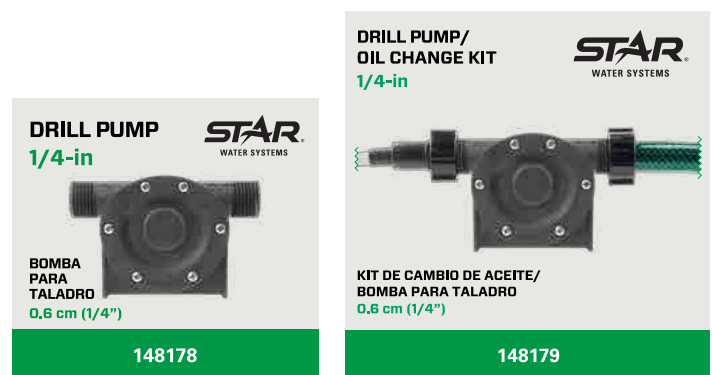

DRILL PUMP AND DRILL PUMP KIT

1/4-in

MODELS 148178 and 148179

Plug in a 1300RPM or stronger corded drill for best results. If using a cordless drill be sure to use a fully charged battery.

148179 Drill Pump Kit

TYPICAL INSTALLATION

FEATURES AND BENEFITS

- Easily move water for small household jobs
- Empty clogged sinks and drain aquariums
- Pump out overflowing washing machines
- Empty pool covers
- Use with standard electric drill
- Transfer oil from cars and boats

148179 Drill Pump Kit

- Includes drill pump, washers, hose adapters, hose connector, 1/2-in hose, 1/4-in suction tube

148178
148179

UPC# 054757102678
UPC# 054757102685